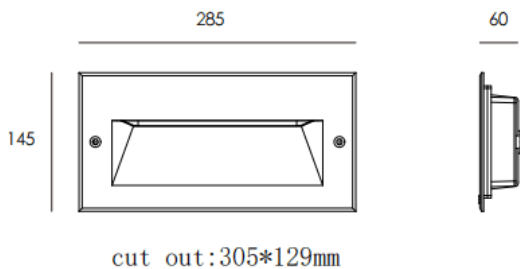

WINDOW H

Item code	86.OR01.4331.02
Product type	Outdoor
Category	Recessed Wall & Ceiling
Family	WINDOW
Subfamily	WINDOW H
Pictograms	

Dimensions

Product dimensions (mm)	285x145x60mm
-------------------------	--------------

Scheme

Product

Real power (W)	18
Real luminous flux (Lm)	1136
Luminous efficiency (Lm/W)	54
Beam angle (°)	assymmetric
Life time (h)	50000h L80B10
IP	IP65
Control gear	ON-OFF
Colour temperature (K)	3000
Colour consistency (SDCM)	SDCM3
CRI	90
IK	IK10